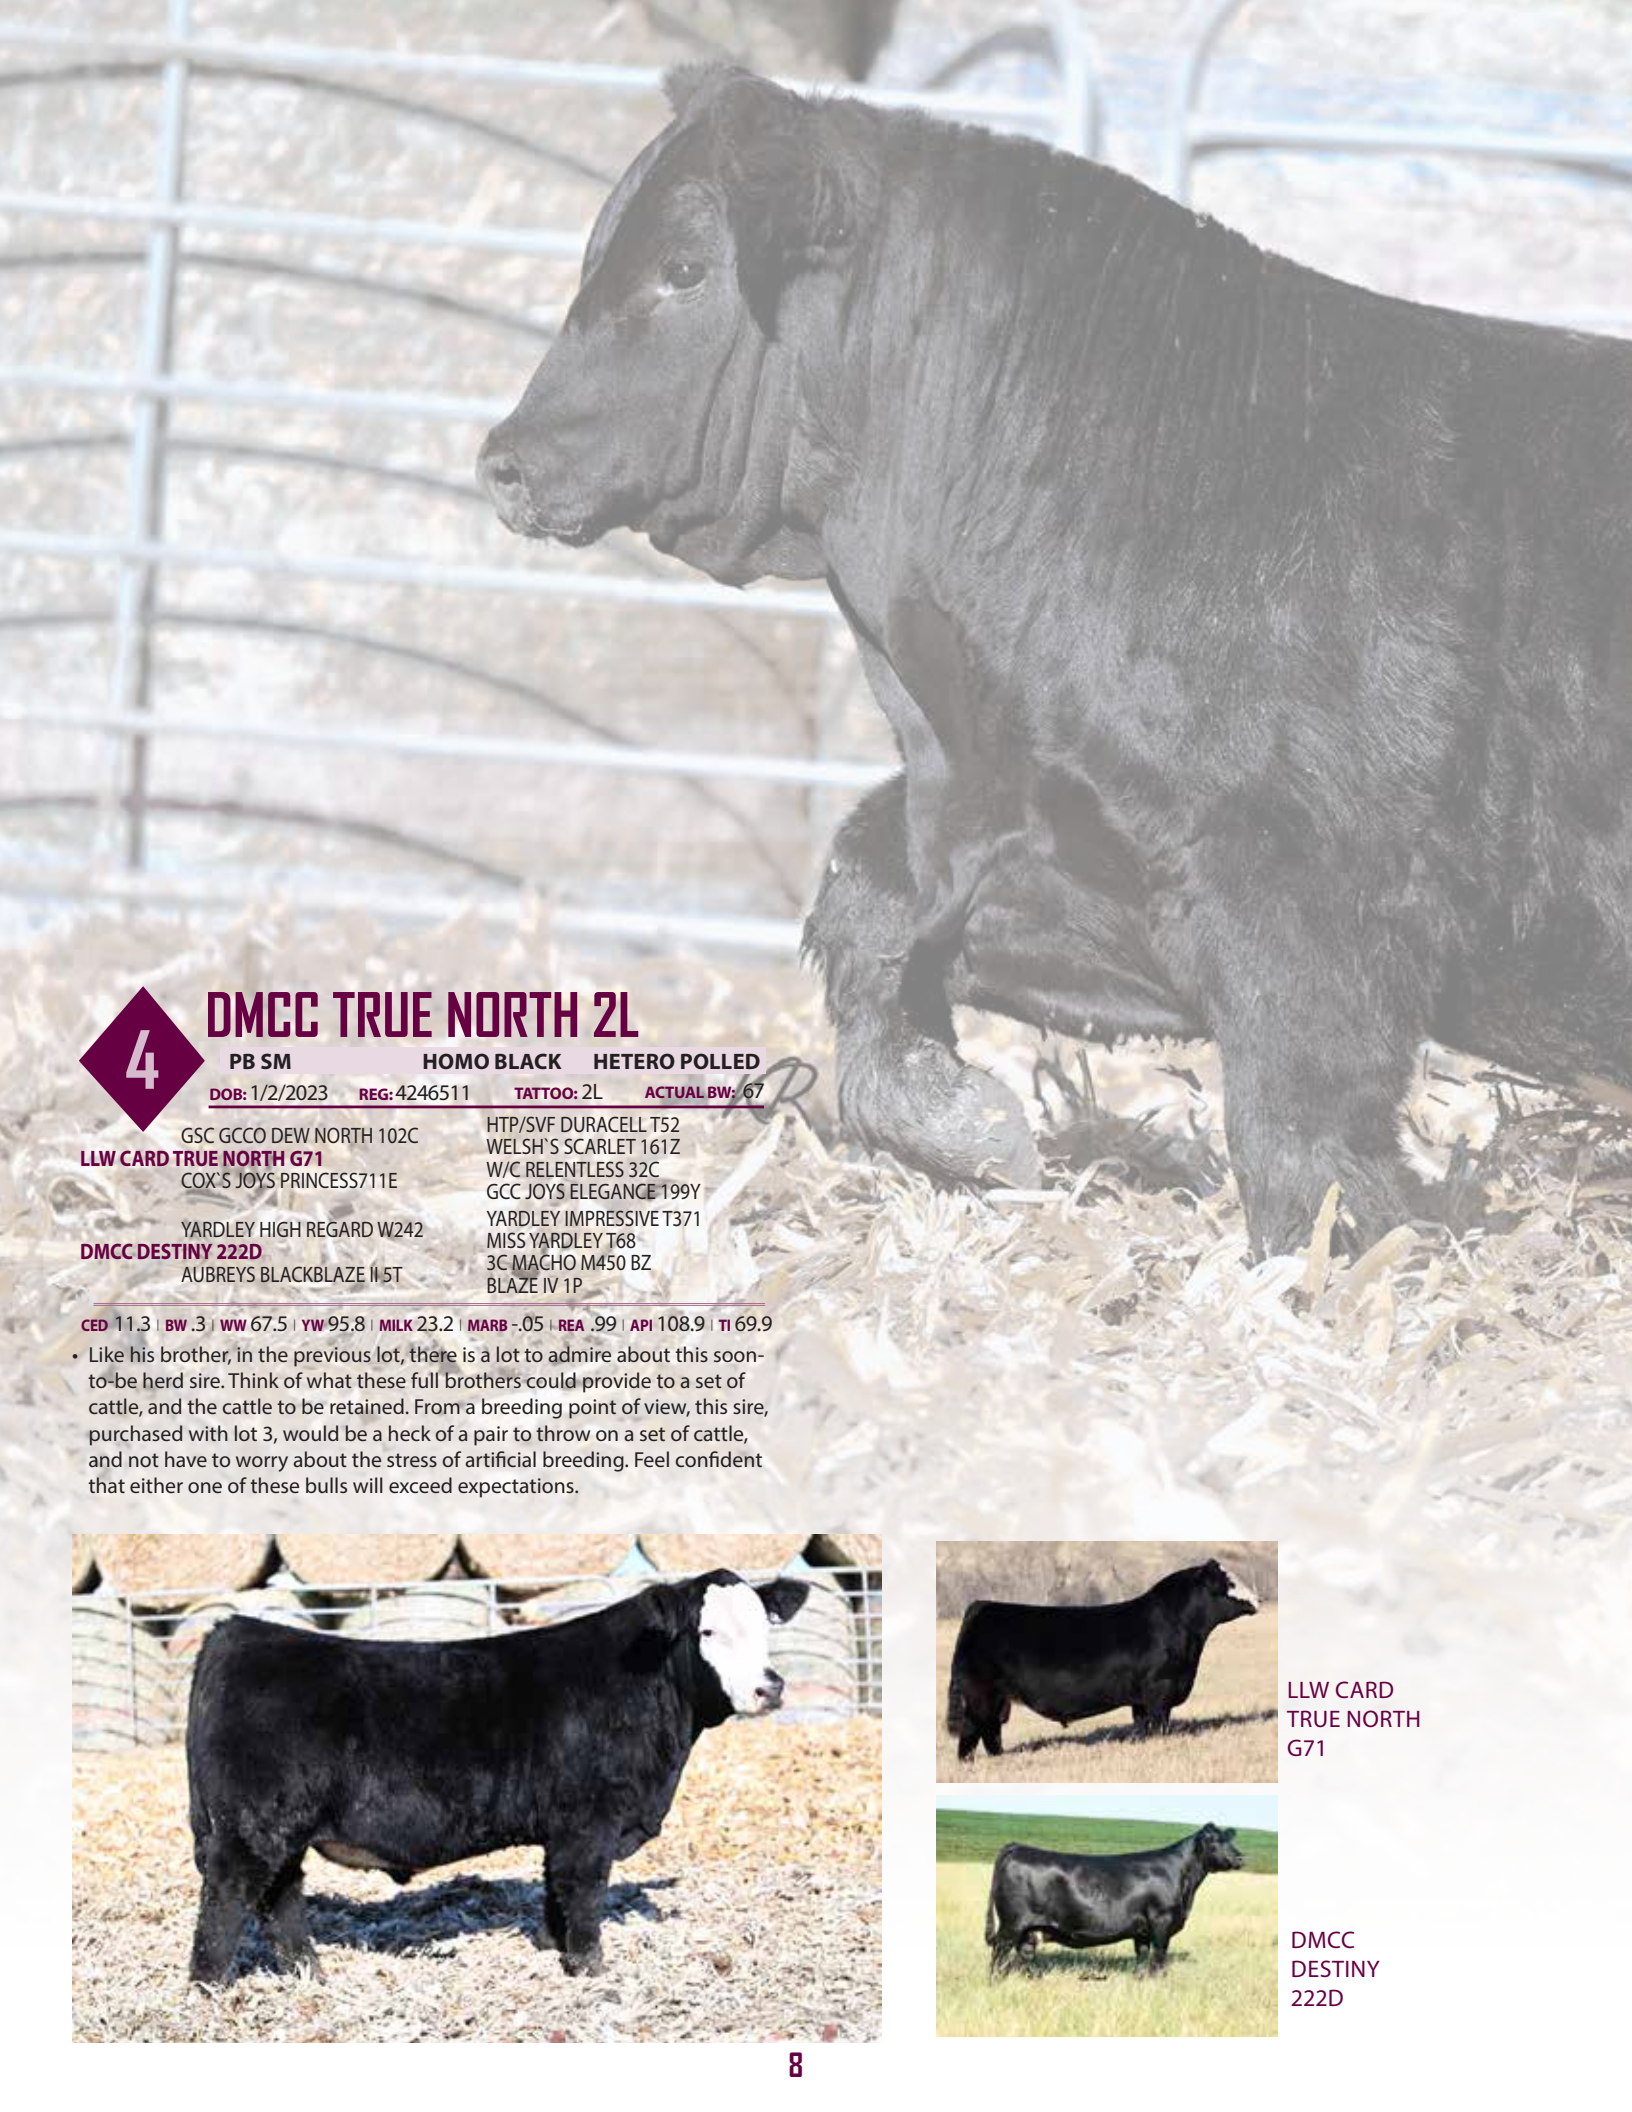

LLW CARD TRUE NORTH G71

DMCC DESTINY 222D

4

DMCC TRUE NORTH 2L

PB SM HOMO BLACK HETERO POLLED
DOB: 1/2/2023 REG: 4246511 TATTOO: 2L ACTUAL BW: 67

GSC GCCO DEW NORTH 102C
LLW CARD TRUE NORTH G71
COX'S JOYS PRINCESS711E

YARDLEY HIGH REGARD W242
DMCC DESTINY 222D
AUBREYS BLACKBLAZE II 5T

HTP/SVF DURACELL T52
WELSH'S SCARLET 161Z
W/C RELENTLESS 32C
GCC JOYS ELEGANCE 199Y
YARDLEY IMPRESSIVE T371
MISS YARDLEY T68
3C MACHO M450 BZ
BLAZE IV 1P

CE 11.3 | **BW** .3 | **WW** 67.5 | **YW** 95.8 | **MILK** 23.2 | **MARB** -.05 | **REA** .99 | **API** 108.9 | **TI** 69.9

• Like his brother, in the previous lot, there is a lot to admire about this soon-to-be herd sire. Think of what these full brothers could provide to a set of cattle, and the cattle to be retained. From a breeding point of view, this sire, purchased with lot 3, would be a heck of a pair to throw on a set of cattle, and not have to worry about the stress of artificial breeding. Feel confident that either one of these bulls will exceed expectations.